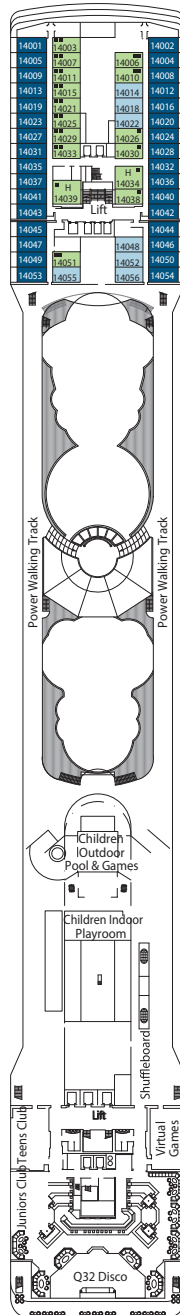

DECK PLAN & ACCOMMODATION

DECK 16
SPORT

DECK 15
CANTATA

DECK 14
CAPRICCIO

DECK 13
VIVACE

DECK 12
VIRTUOSO

DECK 11
ADAGIO

CABINS CATEGORIES

Inside (I1) › 2 berth
Ocean View (O1) › 2 berth
Balcony (B1) › 2 berth

Inside (I2) › Multiple berth
Ocean View (O2) › Multiple berth
Balcony (B2) › Multiple berth

Suite › Aurea

- All cabins have one double bed convertible to two single beds except in cabins for guests with disabilities or reduced mobility (H), this does not apply to cabin 15025.

LEGEND

- ▲ Sofa bed
 - ◆ Double sofa bed
 - 3rd bed is a bunk bed
 - 3rd and 4th beds are bunks
 - ↔ Connecting cabins
 - H Cabin for guests with disabilities or reduced mobility
 - ⊙ Cabins with partial views
- Data and descriptions are subject to change and will be verified at the time of booking.

DECK 10
MINUETTO

DECK 9
INTERMEZZO

DECK 8
FORTE

DECK 7
MAESTOSO

DECK 6
BRILLANTE

DECK 5
GRAZIOSO