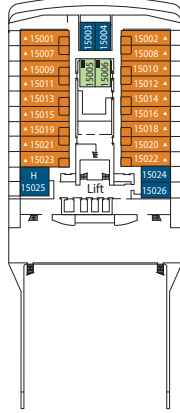

DECK PLAN & ACCOMMODATION

DECK 16
SPORT

DECK 15
CANTATA

DECK 14
CAPRICCIO

DECK 13
VIVACE

DECK 12
VIRTUOSO

DECK 11
ADAGIO

CABINS CATEGORIES

Inside (I1) › 2 berth
Ocean View (O1) › 2 berth
Balcony (B1) › 2 berth

Inside (I2) › Multiple berth
Ocean View (O2) › Multiple berth
Balcony (B2) › Multiple berth

Suite › Aurea

- All cabins have one double bed convertible to two single beds except in cabins for guests with disabilities or reduced mobility (H), this does not apply to cabin 15025.

LEGEND

- ▲ Sofa bed
 - ◆ Double sofa bed
 - 3rd bed is a bunk bed
 - 3rd and 4th beds are bunks
 - ↔ Connecting cabins
 - H Cabin for guests with disabilities or reduced mobility
 - ⊙ Cabins with partial views
- Data and descriptions are subject to change and will be verified at the time of booking.