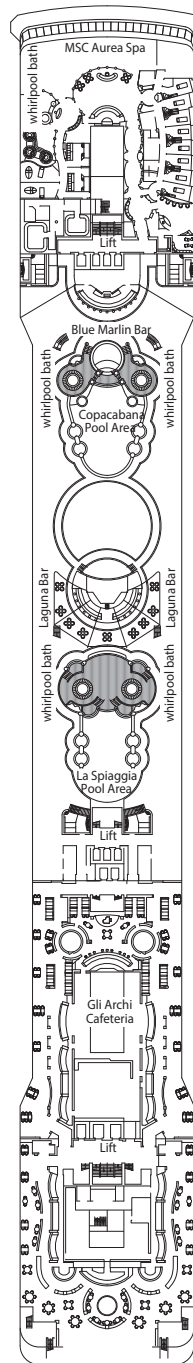

DECK PLAN & ACCOMMODATION

DECK 16
SPORT

DECK 15
CANTATA

DECK 14
CAPRICCIO

DECK 13
VIVACE

DECK 12
VIRTUOSO

DECK 11
ADAGIO

CABINS CATEGORIES

Inside (I1) › 2 berth
Ocean View (O1) › 2 berth
Balcony (B1) › 2 berth

Inside (I2) › Multiple berth
Ocean View (O2) › Multiple berth
Balcony (B2) › Multiple berth

Suite › Aurea

- All cabins have one double bed convertible to two single beds except in cabins for guests with disabilities or reduced mobility (H), this does not apply to cabin 15025.

LEGEND

- ▲ Sofa bed
 - ◆ Double sofa bed
 - 3rd bed is a bunk bed
 - 3rd and 4th beds are bunks
 - ↔ Connecting cabins
 - H Cabin for guests with disabilities or reduced mobility
 - ⊙ Cabins with partial views
- Data and descriptions are subject to change and will be verified at the time of booking.

DECK 10
MINUETTO

DECK 9
INTERMEZZO

DECK 8
FORTE

DECK 7
MAESTOSO

DECK 6
BRILLANTE

DECK 5
GRAZIOSO