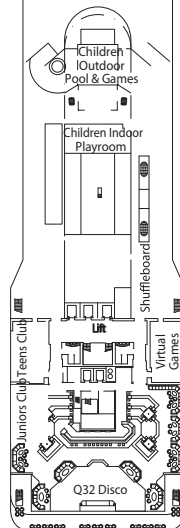

DECK PLAN & ACCOMMODATION

DECK 16
SPORT

DECK 15
CANTATA

DECK 14
CAPRICCIO

DECK 13
VIVACE

DECK 12
VIRTUOSO

DECK 11
ADAGIO

CABINS CATEGORIES

Inside (I1) › 2 berth
Ocean View (O1) › 2 berth
Balcony (B1) › 2 berth

Inside (I2) › Multiple berth
Ocean View (O2) › Multiple berth
Balcony (B2) › Multiple berth

Suite › Aurea

- All cabins have one double bed convertible to two single beds except in cabins for guests with disabilities or reduced mobility (H), this does not apply to cabin 15025.

LEGEND

- ▲ Sofa bed
 - ◆ Double sofa bed
 - 3rd bed is a bunk bed
 - 3rd and 4th beds are bunks
 - ↔ Connecting cabins
 - H Cabin for guests with disabilities or reduced mobility
 - ⊙ Cabins with partial views
- Data and descriptions are subject to change and will be verified at the time of booking.