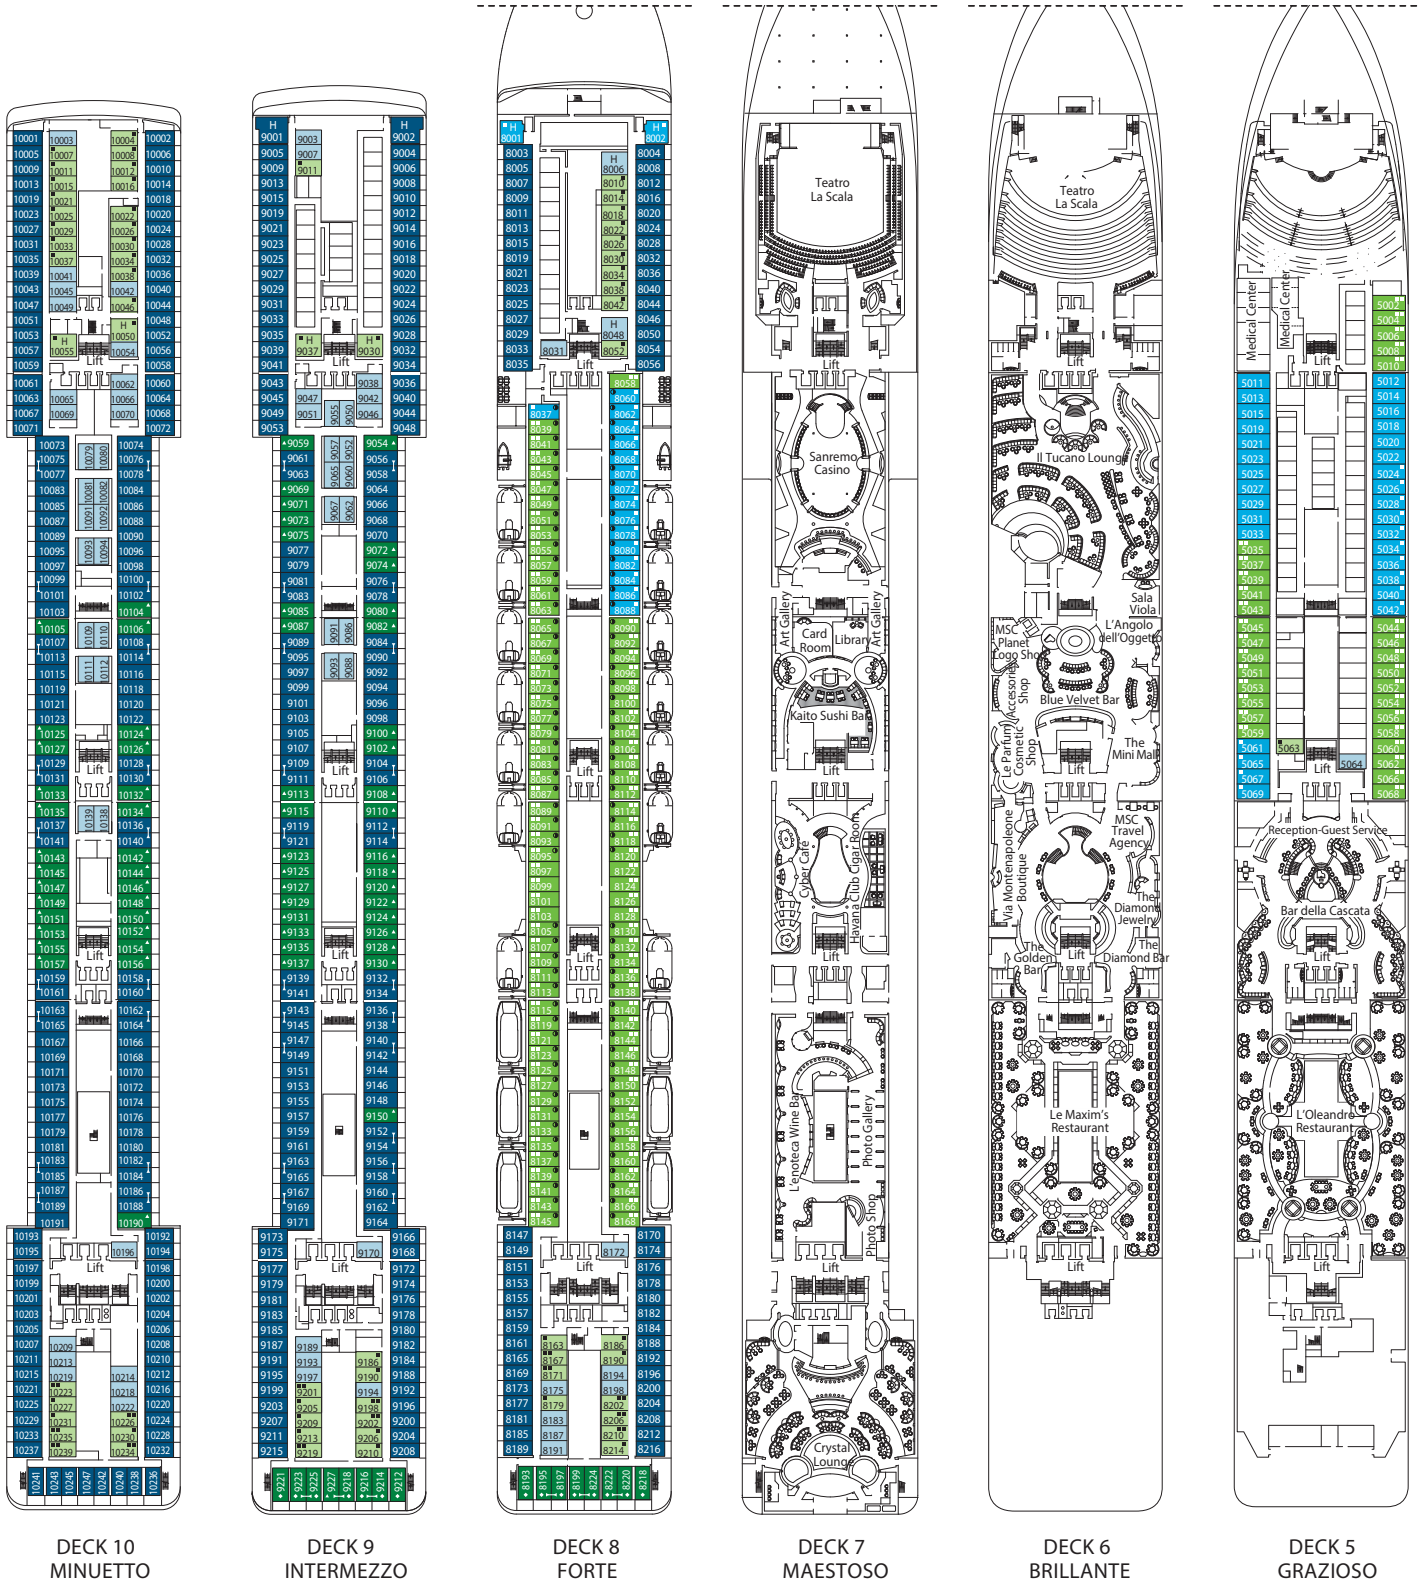

DECK PLAN & ACCOMMODATION

DECK 16
SPORT

DECK 15
CANTATA

DECK 14
CAPRICCIO

DECK 13
VIVACE

DECK 12
VIRTUOSO

DECK 11
ADAGIO

CABINS CATEGORIES

Inside (I1) › 2 berth
Ocean View (O1) › 2 berth
Balcony (B1) › 2 berth

Inside (I2) › Multiple berth
Ocean View (O2) › Multiple berth
Balcony (B2) › Multiple berth

Suite › Aurea

- All cabins have one double bed convertible to two single beds except in cabins for guests with disabilities or reduced mobility (H), this does not apply to cabin 15025.

LEGEND

- ▲ Sofa bed
 - ◆ Double sofa bed
 - 3rd bed is a bunk bed
 - 3rd and 4th beds are bunks
 - ↔ Connecting cabins
 - H Cabin for guests with disabilities or reduced mobility
 - ⊙ Cabins with partial views
- Data and descriptions are subject to change and will be verified at the time of booking.

DECK 10
MINUETTO

DECK 9
INTERMEZZO

DECK 8
FORTE

DECK 7
MAESTOSO

DECK 6
BRILLANTE

DECK 5
GRAZIOSO