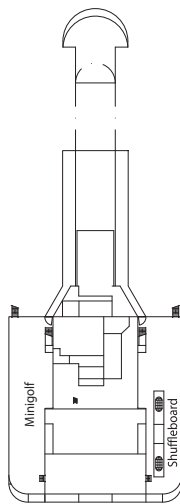

DECK PLAN & ACCOMMODATION

DECK 16
SPORT

DECK 15
CANTATA

DECK 14
CAPRICCIO

DECK 13
VIVACE

DECK 12
VIRTUOSO

DECK 11
ADAGIO

CABINS CATEGORIES

Inside (I1) › 2 berth
Ocean View (O1) › 2 berth
Balcony (B1) › 2 berth

Inside (I2) › Multiple berth
Ocean View (O2) › Multiple berth
Balcony (B2) › Multiple berth

Suite › Aurea

- All cabins have one double bed convertible to two single beds except in cabins for guests with disabilities or reduced mobility (H), this does not apply to cabin 15025.

LEGEND

- ▲ Sofa bed
 - ◆ Double sofa bed
 - 3rd bed is a bunk bed
 - 3rd and 4th beds are bunks
 - ↔ Connecting cabins
 - H Cabin for guests with disabilities or reduced mobility
 - ⊙ Cabins with partial views
- Data and descriptions are subject to change and will be verified at the time of booking.