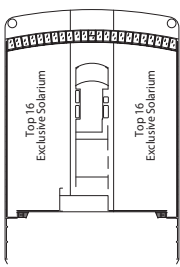

DECK PLAN & ACCOMMODATION

DECK 16
SPORT

DECK 15
CANTATA

DECK 14
CAPRICCIO

DECK 13
VIVACE

DECK 12
VIRTUOSO

DECK 11
ADAGIO

CABINS CATEGORIES

Inside (I1) › 2 berth
Ocean View (O1) › 2 berth
Balcony (B1) › 2 berth

Inside (I2) › Multiple berth
Ocean View (O2) › Multiple berth
Balcony (B2) › Multiple berth

Suite › Aurea

- All cabins have one double bed convertible to two single beds except in cabins for guests with disabilities or reduced mobility (H), this does not apply to cabin 15025.

LEGEND

- ▲ Sofa bed
 - ◆ Double sofa bed
 - 3rd bed is a bunk bed
 - 3rd and 4th beds are bunks
 - ↔ Connecting cabins
 - H Cabin for guests with disabilities or reduced mobility
 - ⊙ Cabins with partial views
- Data and descriptions are subject to change and will be verified at the time of booking.