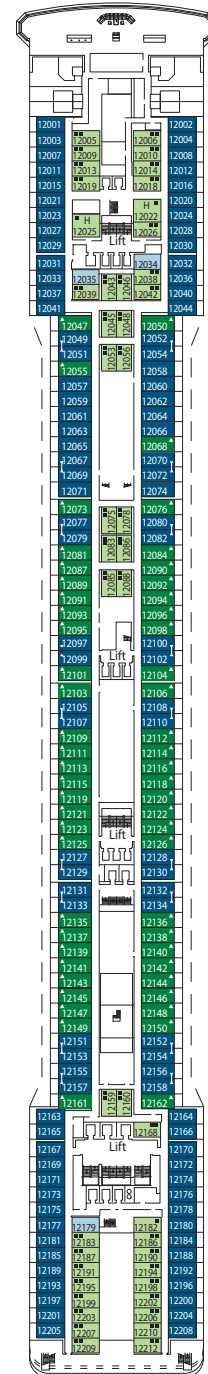

DECK PLAN & ACCOMMODATION

DECK 16
SPORT

DECK 15
CANTATA

DECK 14
CAPRICCIO

DECK 13
VIVACE

DECK 12
VIRTUOSO

DECK 11
ADAGIO

CABINS CATEGORIES

Inside (I1) › 2 berth
Ocean View (O1) › 2 berth
Balcony (B1) › 2 berth

Inside (I2) › Multiple berth
Ocean View (O2) › Multiple berth
Balcony (B2) › Multiple berth

Suite › Aurea

- All cabins have one double bed convertible to two single beds except in cabins for guests with disabilities or reduced mobility (H), this does not apply to cabin 15025.

LEGEND

- ▲ Sofa bed
 - ◆ Double sofa bed
 - 3rd bed is a bunk bed
 - 3rd and 4th beds are bunks
 - ↔ Connecting cabins
 - H Cabin for guests with disabilities or reduced mobility
 - ⊙ Cabins with partial views
- Data and descriptions are subject to change and will be verified at the time of booking.

DECK 10
MINUETTO

DECK 9
INTERMEZZO

DECK 8
FORTE

DECK 7
MAESTOSO

DECK 6
BRILLANTE

DECK 5
GRAZIOSO