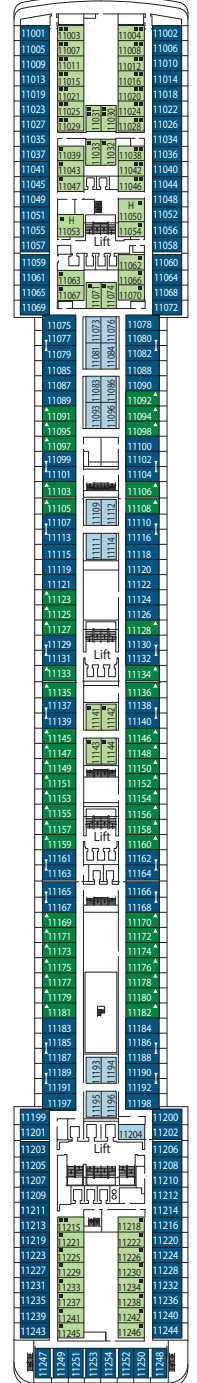

DECK PLAN & ACCOMMODATION

DECK 16
SPORT

DECK 15
CANTATA

DECK 14
CAPRICCIO

DECK 13
VIVACE

DECK 12
VIRTUOSO

DECK 11
ADAGIO

CABINS CATEGORIES

Inside (I1) › 2 berth
Ocean View (O1) › 2 berth
Balcony (B1) › 2 berth

Inside (I2) › Multiple berth
Ocean View (O2) › Multiple berth
Balcony (B2) › Multiple berth

Suite › Aurea

- All cabins have one double bed convertible to two single beds except in cabins for guests with disabilities or reduced mobility (H), this does not apply to cabin 15025.

LEGEND

- ▲ Sofa bed
 - ◆ Double sofa bed
 - 3rd bed is a bunk bed
 - 3rd and 4th beds are bunks
 - ↔ Connecting cabins
 - H Cabin for guests with disabilities or reduced mobility
 - ⊙ Cabins with partial views
- Data and descriptions are subject to change and will be verified at the time of booking.

DECK 10
MINUETTO

DECK 9
INTERMEZZO

DECK 8
FORTE

DECK 7
MAESTOSO

DECK 6
BRILLANTE

DECK 5
GRAZIOSO