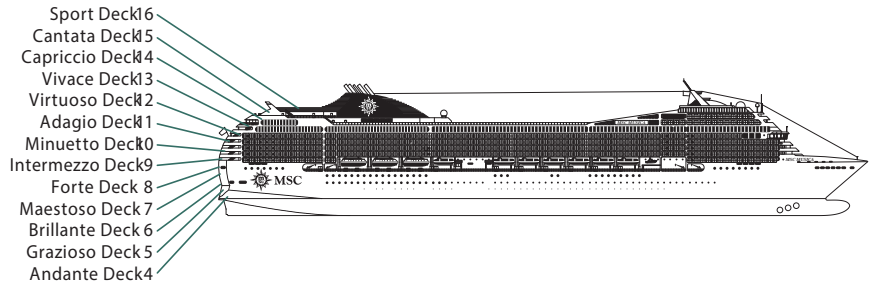

DECK PLAN & ACCOMMODATION

DECK 16
SPORT

DECK 15
CANTATA

DECK 14
CAPRICCIO

DECK 13
VIVACE

DECK 12
VIRTUOSO

DECK 11
ADAGIO

CABINS CATEGORIES

Inside (I1) › 2 berth
Ocean View (O1) › 2 berth
Balcony (B1) › 2 berth

Inside (I2) › Multiple berth
Ocean View (O2) › Multiple berth
Balcony (B2) › Multiple berth

Suite › Aurea

- All cabins have one double bed convertible to two single beds except in cabins for guests with disabilities or reduced mobility (H), this does not apply to cabin 15025.

LEGEND

- ▲ Sofa bed
 - ◆ Double sofa bed
 - 3rd bed is a bunk bed
 - 3rd and 4th beds are bunks
 - ↔ Connecting cabins
 - H Cabin for guests with disabilities or reduced mobility
 - ⊙ Cabins with partial views
- Data and descriptions are subject to change and will be verified at the time of booking.