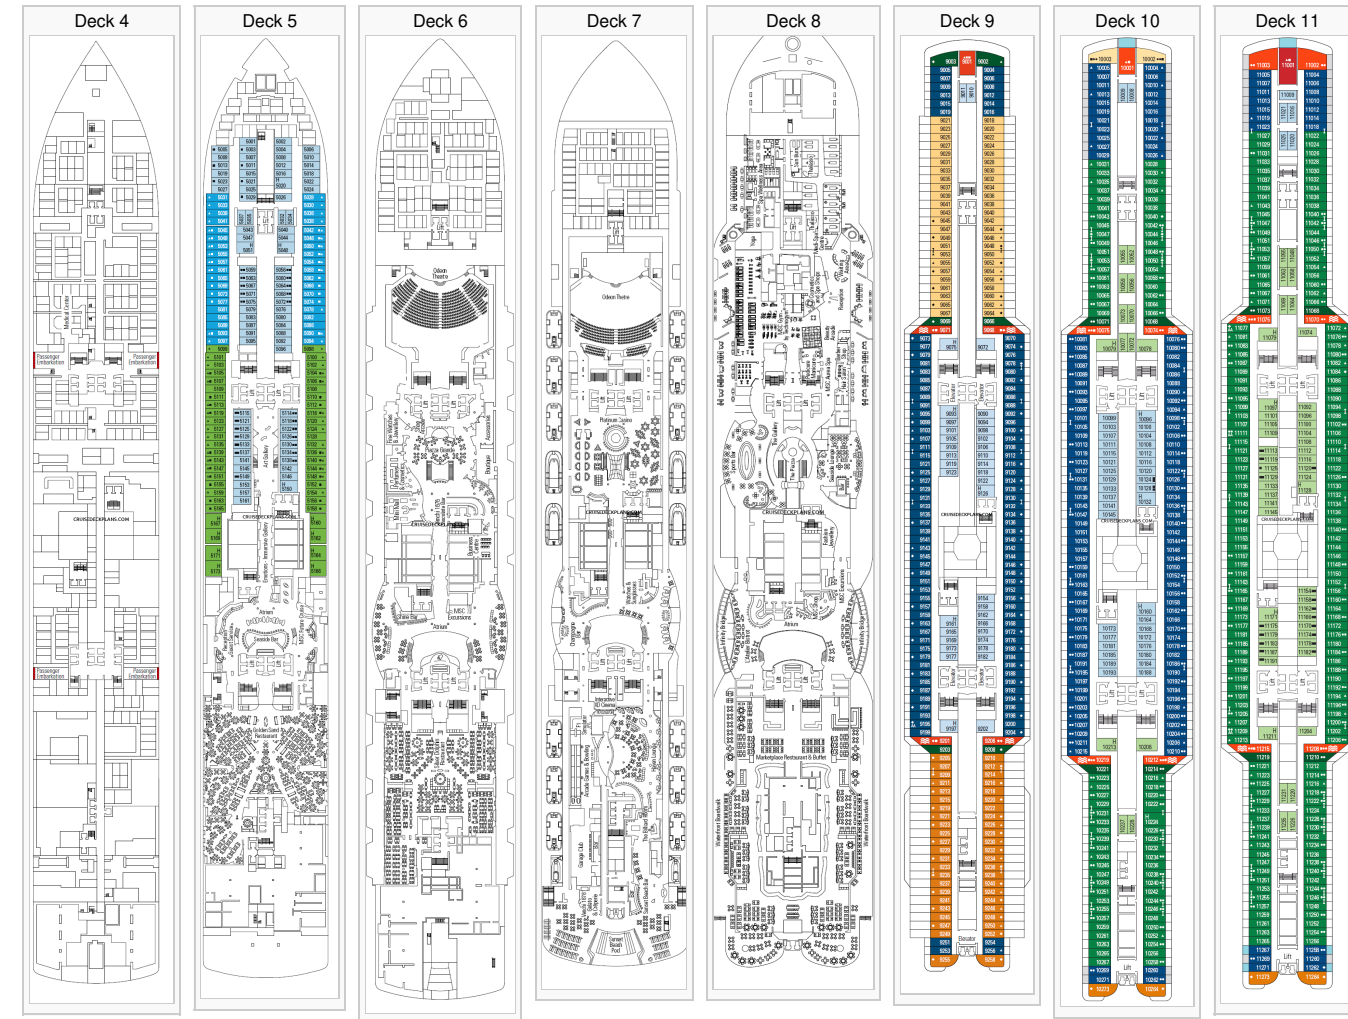

Cruisedeckplans.com MSC Seaview Deck Plans

Stateroom symbols: Yacht Club Royal Suite: **YC3** Yacht Club Deluxe Suite: **YC1** Yacht Club Inside Suite: **YIN** Grand Suite: **SD3 SE3**

Suite with Whirlpool Bath: **SJ3** Balcony Suite: **S3 S2** Balcony: **BW B3 B2 B1** Oceanview: **OW O2 O1** Interior: **IW I2 I1**

Symbols: **A**Ambulatory Accessible ******Bunk Sofa **I**Connecting **♦**Double Sofa Bed **H**Handicap **■**Pullman Bed **▲**Single Sofa Bed **||**Two Pullmans **⊞**Whirlpool

Cruisedeckplans.com MSC Seaview Deck Plans Page Two

CRUISEDECKPLANS.COM