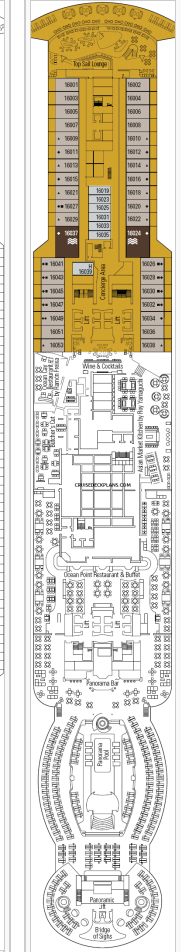

Cruisedeckplans.com MSC Seaview Deck Plans

Stateroom symbols: Yacht Club Royal Suite: **YC3** Yacht Club Deluxe Suite: **YC1** Yacht Club Inside Suite: **YIN** Grand Suite: **SD3 SE3**

Suite with Whirlpool Bath: **SJ3** Balcony Suite: **S3 S2** Balcony: **BW B3 B2 B1** Oceanview: **OW O2 O1** Interior: **IW I2 I1**

Symbols: **A**Ambulatory Accessible ******Bunk Sofa **I**Connecting **♦**Double Sofa Bed **H**Handicap **■**Pullman Bed **▲**Single Sofa Bed **||**Two Pullmans **⊞**Whirlpool

Cruisedeckplans.com MSC Seaview Deck Plans Page Two

CRUISEDECKPLANS.COM