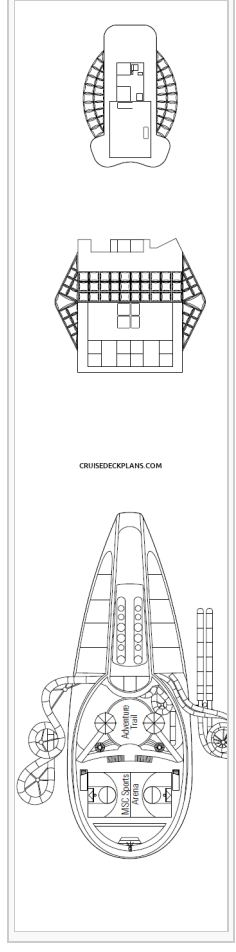

Cruisedeckplans.com MSC Seaview Deck Plans

Stateroom symbols: Yacht Club Royal Suite: **YC3** Yacht Club Deluxe Suite: **YC1** Yacht Club Inside Suite: **YIN** Grand Suite: **SD3 SE3**

Suite with Whirlpool Bath: **SJ3** Balcony Suite: **S3 S2** Balcony: **BW B3 B2 B1** Oceanview: **OW O2 O1** Interior: **IW I2 I1**

Symbols: **A**Ambulatory Accessible ******Bunk Sofa **I**Connecting **♦**Double Sofa Bed **H**Handicap **■**Pullman Bed **▲**Single Sofa Bed **||**Two Pullmans **⊞**Whirlpool

Cruisedeckplans.com MSC Seaview Deck Plans Page Two