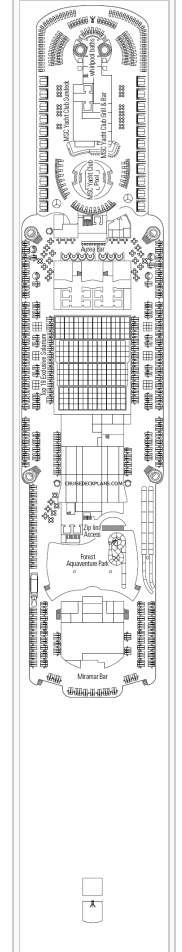

Cruisedeckplans.com MSC Seaview Deck Plans

Stateroom symbols: Yacht Club Royal Suite: **YC3** Yacht Club Deluxe Suite: **YC1** Yacht Club Inside Suite: **YIN** Grand Suite: **SD3 SE3**

Suite with Whirlpool Bath: **SJ3** Balcony Suite: **S3 S2** Balcony: **BW B3 B2 B1** Oceanview: **OW O2 O1** Interior: **IW I2 I1**

Symbols: **A**Ambulatory Accessible ******Bunk Sofa **I**Connecting **♦**Double Sofa Bed **H**Handicap **■**Pullman Bed **▲**Single Sofa Bed **||**Two Pullmans **⊞**Whirlpool

Cruisedeckplans.com MSC Seaview Deck Plans Page Two