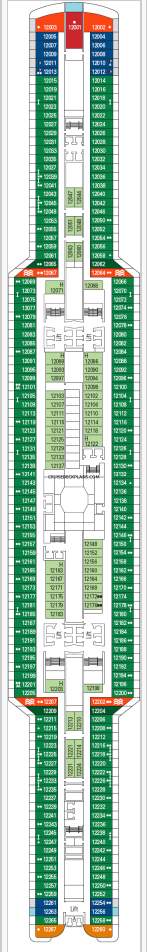

Cruisedeckplans.com MSC Seaview Deck Plans

Stateroom symbols: Yacht Club Royal Suite: **YC3** Yacht Club Deluxe Suite: **YC1** Yacht Club Inside Suite: **YIN** Grand Suite: **SD3 SE3**

Suite with Whirlpool Bath: **SJ3** Balcony Suite: **S3 S2** Balcony: **BW B3 B2 B1** Oceanview: **OW O2 O1** Interior: **IW I2 I1**

Symbols: **A**Ambulatory Accessible ******Bunk Sofa **I**Connecting **♦**Double Sofa Bed **H**Handicap **■**Pullman Bed **▲**Single Sofa Bed **||**Two Pullmans **⊞**Whirlpool

Cruisedeckplans.com MSC Seaview Deck Plans Page Two

CRUISEDECKPLANS.COM