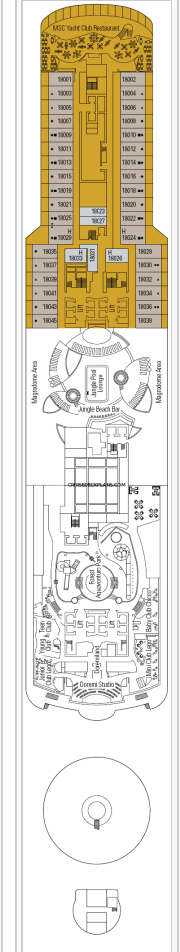

Cruisedeckplans.com MSC Seaview Deck Plans

Stateroom symbols: Yacht Club Royal Suite: **YC3** Yacht Club Deluxe Suite: **YC1** Yacht Club Inside Suite: **YIN** Grand Suite: **SD3 SE3**

Suite with Whirlpool Bath: **SJ3** Balcony Suite: **S3 S2** Balcony: **BW B3 B2 B1** Oceanview: **OW O2 O1** Interior: **IW I2 I1**

Symbols: **A**Ambulatory Accessible ******Bunk Sofa **I**Connecting **♦**Double Sofa Bed **H**Handicap **■**Pullman Bed **▲**Single Sofa Bed **||**Two Pullmans **⊞**Whirlpool

Cruisedeckplans.com MSC Seaview Deck Plans Page Two

CRUISEDECKPLANS.COM