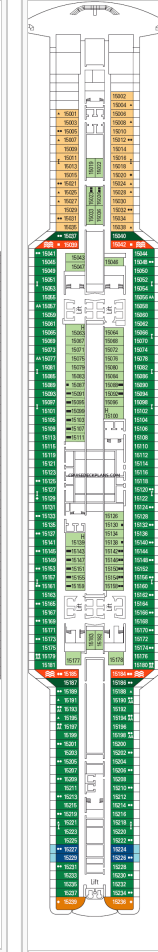

Cruisedeckplans.com MSC Seaview Deck Plans

Stateroom symbols: Yacht Club Royal Suite: **YC3** Yacht Club Deluxe Suite: **YC1** Yacht Club Inside Suite: **YIN** Grand Suite: **SD3 SE3**

Suite with Whirlpool Bath: **SJ3** Balcony Suite: **S3 S2** Balcony: **BW B3 B2 B1** Oceanview: **OW O2 O1** Interior: **IW I2 I1**

Symbols: **A**Ambulatory Accessible ******Bunk Sofa **I**Connecting **♦**Double Sofa Bed **H**Handicap **■**Pullman Bed **▲**Single Sofa Bed **||**Two Pullmans **⊞**Whirlpool

Cruisedeckplans.com MSC Seaview Deck Plans Page Two

CRUISEDECKPLANS.COM