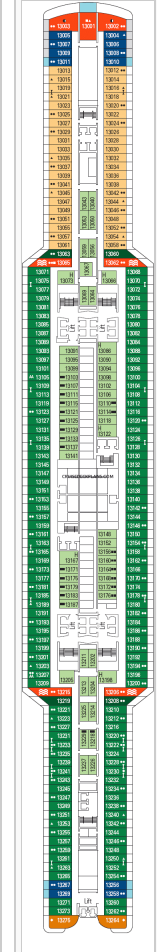

Cruisedeckplans.com MSC Seaview Deck Plans

Stateroom symbols: Yacht Club Royal Suite: **YC3** Yacht Club Deluxe Suite: **YC1** Yacht Club Inside Suite: **YIN** Grand Suite: **SD3 SE3**

Suite with Whirlpool Bath: **SJ3** Balcony Suite: **S3 S2** Balcony: **BW B3 B2 B1** Oceanview: **OW O2 O1** Interior: **IW I2 I1**

Symbols: **A**Ambulatory Accessible ******Bunk Sofa **I**Connecting **♦**Double Sofa Bed **H**Handicap **■**Pullman Bed **▲**Single Sofa Bed **||**Two Pullmans **⊞**Whirlpool

Cruisedeckplans.com MSC Seaview Deck Plans Page Two

CRUISEDECKPLANS.COM